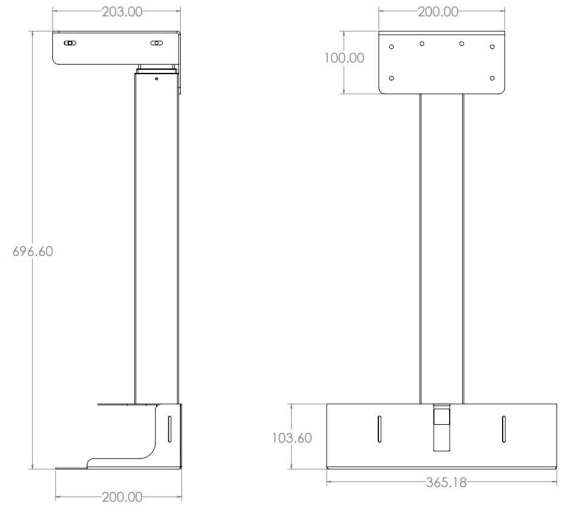

MODEL CLC 40

FOR UP TO 40 KG

- Lift Extends 66 cm Downwards
- Total drop of 1220mm
- Maximum Weight: 40 kgs

Use this convenient camera lift to conceal camera inside the ceiling or drop it from a certain height. With its EZ-Lift design, the model is easy to install and easy to use. Its lightweight construction requires minimal space.

- Silent
- Reliable
- Sleek

MODEL CLC 40

TECHNICAL SPECIFICATIONS

- 60 kg total lift capacity (including enclosure box and its contents)
- Travels 660mm
- No exposed tracks, gears or scissors
- Draws 3.5 Amps @ 110V and 1.75 Amps @ 220V at max thrust
- Quiet – runs at just 45 dB
- Screw-driven mechanism
- Steel construction
- “Soft Start” and “Soft Stop” for smooth ride

Height: Closed 69.6cm Open position 135.6cm
 Width: 36.5 cm
 Depth: 20 cm

WHAT'S IN THE BOX

- Motorized lift column (the motorized unit is pre-assembled and ready to use)
- Heavy duty load support bracket
- Base plate and upper back mounting bracket
- Control box with power cord
- Wireless remote
- Cord control wrap
- All hardware for assembly and mounting