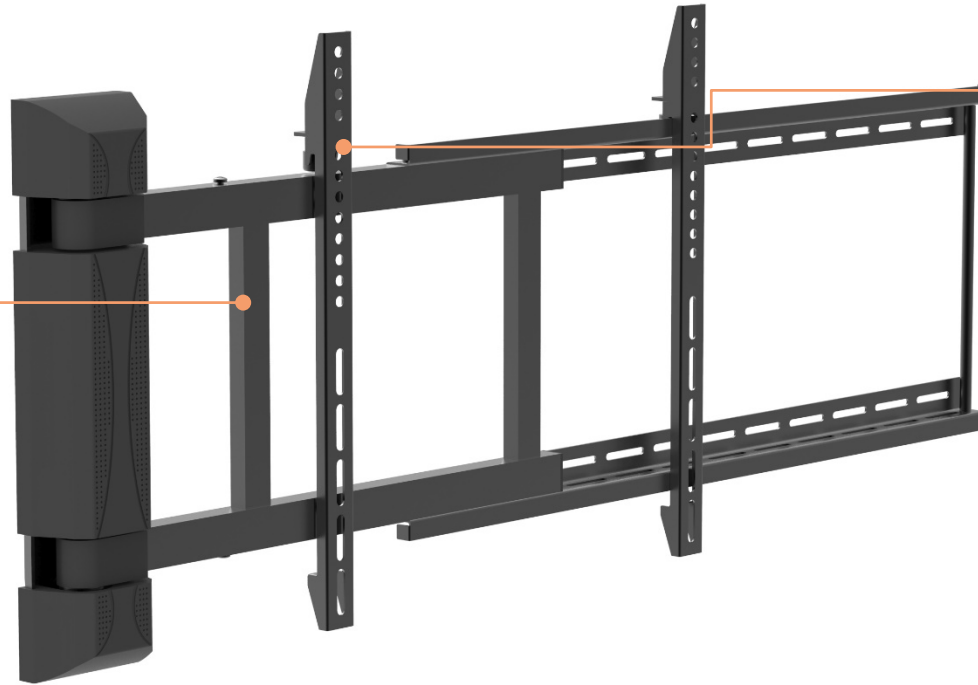

## Tono RWM 65

Turn your TV on touch of a remote

1. Wall mount that turns at a touch of a button
2. Immersive viewing experience from anywhere in the room
3. Automation friendly
4. Suitable for TV's ranging 32" - 70"

# TV watching experience

Can Sync with Existing TV Remote

Get the best view from anywhere in the room

Find the perfect viewing angle  
**without leaving your seat**

*designed for today*