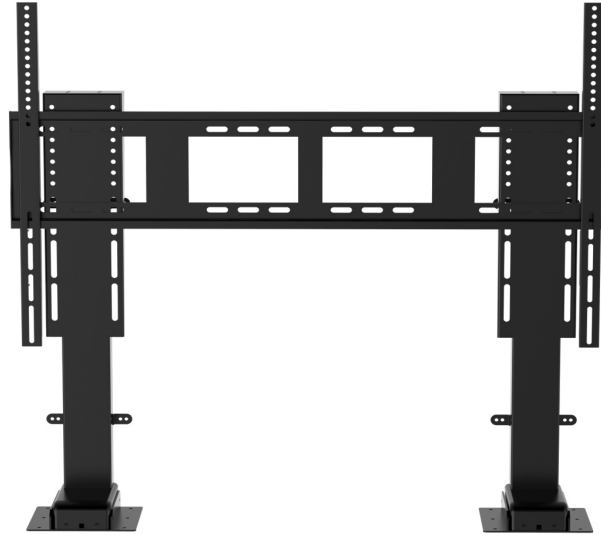

designed for today

TV LIFT SOLUTIONS

TL 100

REMOTE
SUPPORT
INTERFACE

For 86" to 98" Displays
120 kgs weight capacity

Conceal and Reveal conveniently through Pop Up TV Lift Mechanism

We have made the mechanism very convenient. Just by the click of a remote, you can reveal your TV from behind the cabinets. Similarly, through a single click, you can hide it. The high-quality materials used by Tono guarantee an unrivalled warranty. This is an additional benefit.

TV Lift for up-to 98 inch displays is very easy to operate. The beauty of the product is not limited to its cabinets. In fact, the mechanism of concealing and revealing the TV is very smooth and satisfying. The TV lift has the capability of handling a screen of up to 98 inches. Wider the screen, lovelier the experience.

Easy Installation of Pop Up TV Lift

The trickiest part of the TV lift mechanism is its installation. However, we at Tono have made it the easiest part. We have access to the most advanced and innovative technologies. Therefore, instead of disturbing you, our team swiftly assembles the Pop Up Tv Lift Mechanism at your doorstep. Even though it is a complicated task, our team will make sure that your flat-screen TV seamlessly fits into the cabinets.