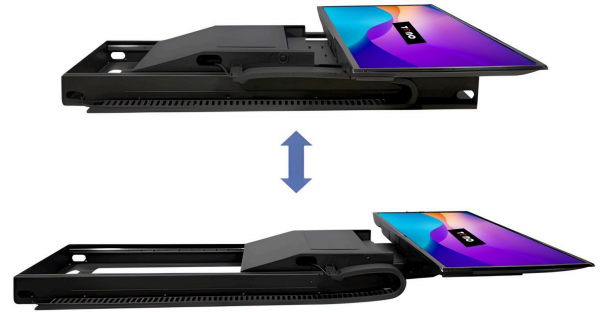

## FOR UP TO 55" TV

- TV Maximum Screen Size: 55"
- TV Maximum Height: 73 cm
- TV Maximum Width: 125 cm
- TV Maximum Depth: 9 cm
- Maximum Weight: 25 kgs

The Under Bed TV Lift in India is a very innovative and unique mechanism. It stores a flat LED TV under a bed. With compact and sleek designing, the Under Bed TV Lift is an alternative to traditional TV lifts. It adds an element of pop to your room. This impressive mechanism is an advanced addition to the dimensions of interior designing.

## TECHNICAL SPECIFICATIONS

- Under Bed TV Lift is an innovative mechanism that stores flat LED TVs under beds
- Supports TVs from 32 to 55 inches, with a weight capacity of up to 25 kg
- Features a silent and durable motor, ideal for residential installation
- Operated conveniently through a remote control
- Provides clean look with inbuilt cable management for hidden wires
- Adds style and saves space, complementing modern interiors
- Easy to operate and compatible with a wide range of flat LED TVs