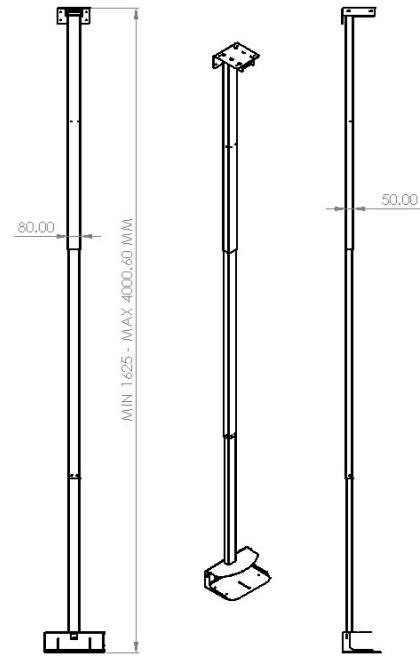

MODEL CLC 150

FOR UP TO 40 KGS

- Lift Extends 250 cm Downwards
- Total drop of 4000mm
- Maximum Weight: 40 kgs

Use this convenient camera lift to conceal camera inside the ceiling or drop it from a certain height. With its EZ-Lift design, the model is easy to install and easy to use. Its lightweight construction requires minimal space.

- Silent
- Reliable
- Sleek

MODEL CLC 150

TECHNICAL SPECIFICATIONS

- 40 kgs total lift capacity (including enclosure box and its contents)
- Travels 2500mm
- No exposed tracks, gears or scissors
- Draws 3.5 Amps @ 110V and 1.75 Amps @ 220V at max thrust
- Quiet – runs at just 45 dB
- Screw-driven mechanism
- Steel construction
- “Soft Start” and “Soft Stop” for smooth ride

Height: Closed 162.5cm Open position 400.06cm
 Width: 36.5 cm
 Depth: 20 cm

WHAT'S IN THE BOX

- Motorized lift column (the motorized unit is pre-assembled and ready to use)
- Heavy duty load support bracket
- Base plate and upper back mounting bracket
- Control box with power cord
- Wireless remote
- Cord control wrap
- All hardware for assembly and mounting