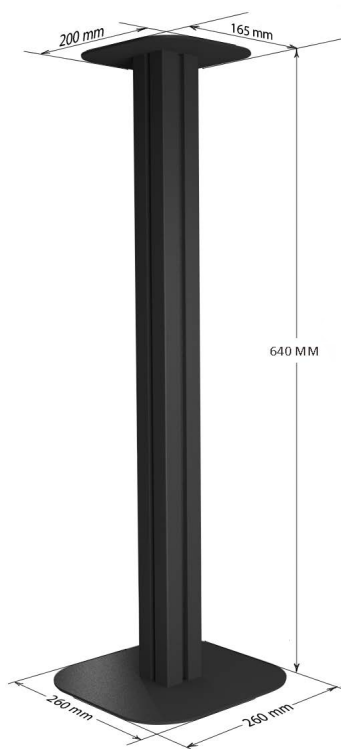

# HF-B201

TONO

THE MOST  
STYLISH  
BOOKSHELF  
STAND

## SPECIFICATIONS

- Ideal Listening Height of 25"
- Rubber Pads for added Sound Improvement
- Top Base comes With Cushion Pads
- Max Weight capacity of 10kgs

Also customizable in white